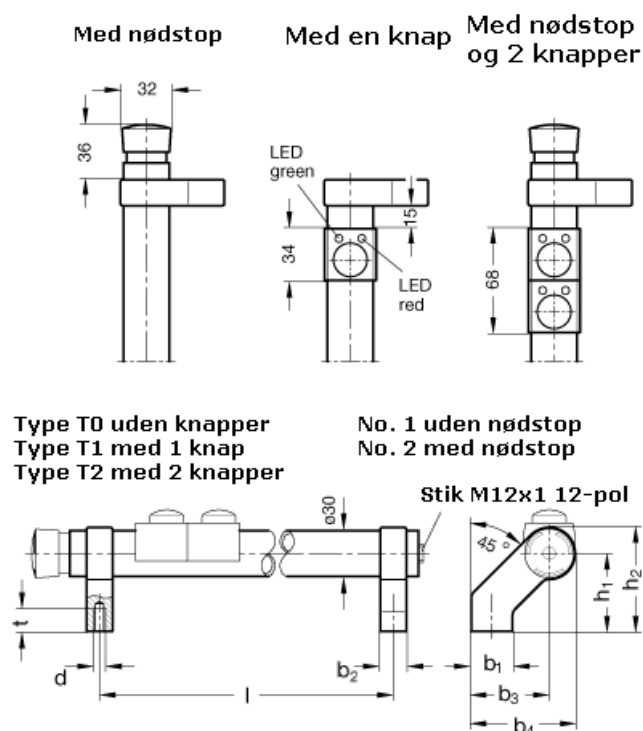

Article number: 201025020011

Description: E+G Tubular handles with switches
GN 332-200-EL-T1-1

Measures

b ₁ = 27	t = 15
b ₂ = 17	
b ₃ = 51	
b ₄ = 68	
d = M 8	
h ₁ = 51	
h ₂ = 68	
l = 200	